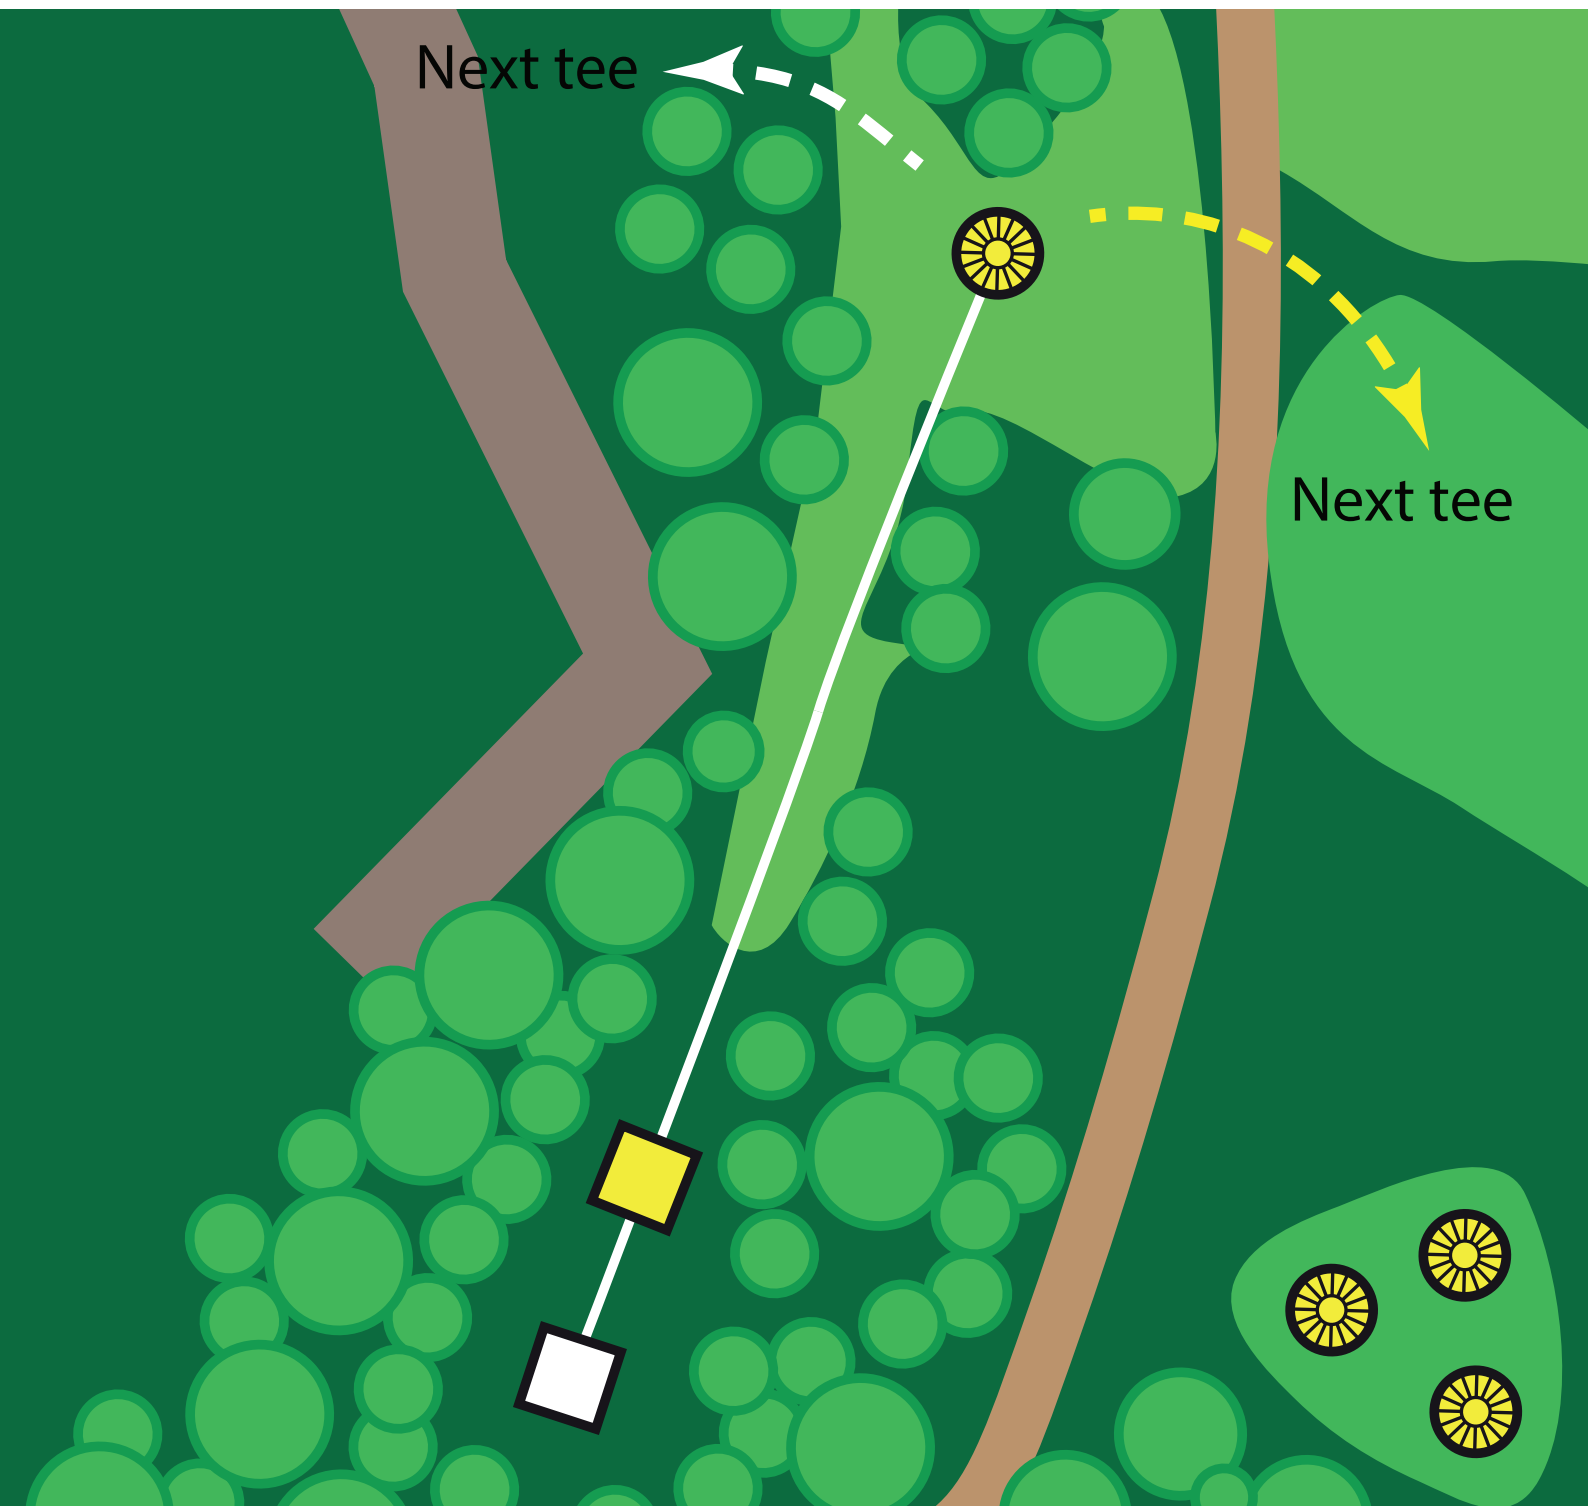

1

Par 3

Aarhus Disc Golf Bane
www.opdrift.org

○ 81m

● 71m

God vind og god tur.
Støt banen på MobilePay 791555: Disc golf klubben Opdrift.

- DISC GOLF KLUBBEN -
OPDRIFT.ORG