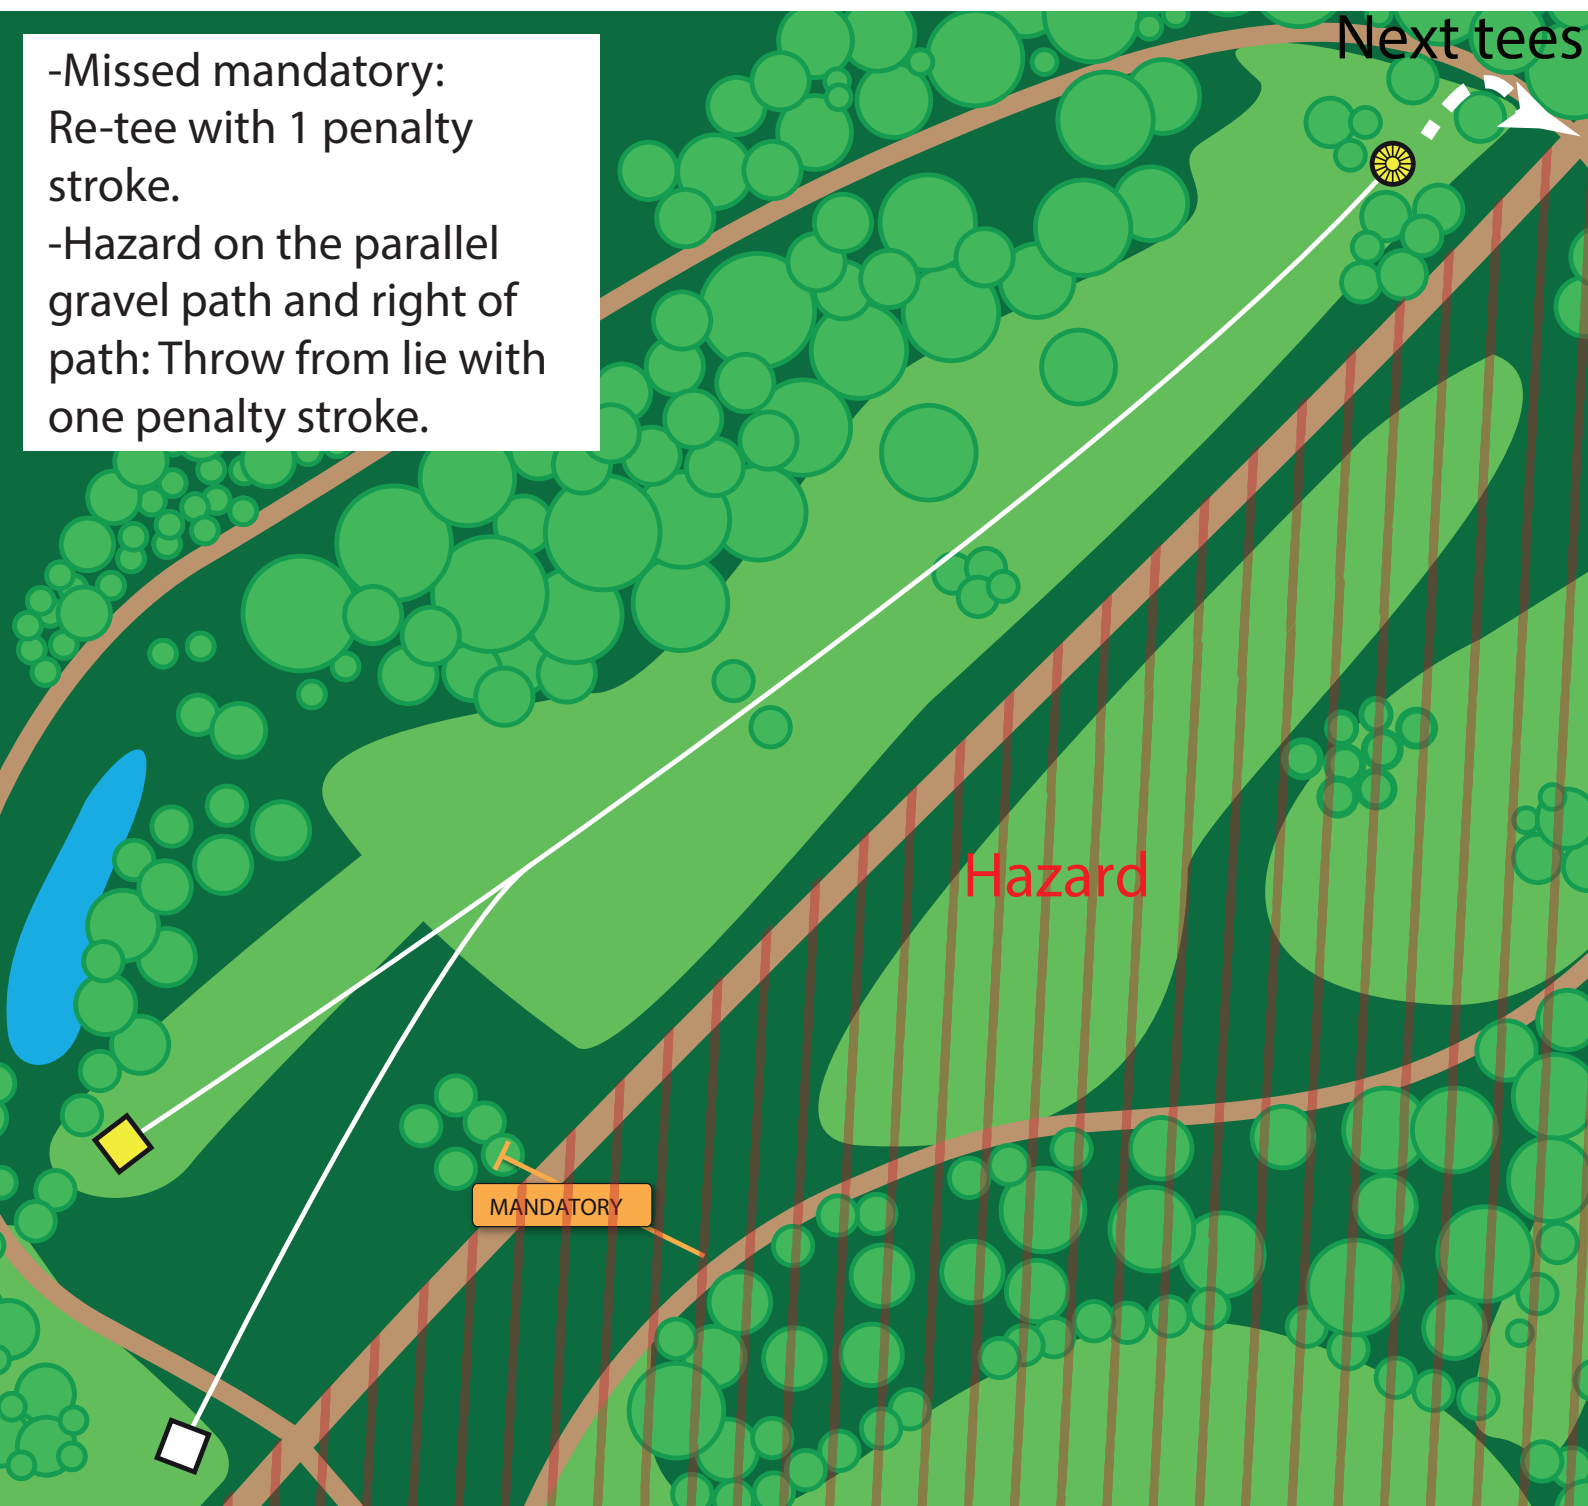

- DISC GOLF KLUBBEN -
OPDRIFT.ORG

5

Par 3

Aarhus Disc Golf Bane

www.opdrift.org

○ 61m ● 54m

-Missed mandatory:
Re-tee with 1 penalty stroke.

-OB on tee-shot:
Go to drop zone with 1 penalty stroke.

-OB on other shots:
Normal OB rules with 1 penalty stroke.

Husk at gå til drop zone, hvis dit drive havner i søen.
Kast og fisk.

6

Par 4

Aarhus Disc Golf Bane

www.opdrift.org

○ 215m ● 189m

-Missed mandatory:
Re-tee with 1 penalty
stroke.

-Hazard on the parallel
gravel path and right of
path: Throw from lie with
one penalty stroke.

Next tees

Banens længste hul.
"Grip it and rip it".

7
Par 3

Aarhus Disc Golf Bane
www.opdrift.org

○ 76m ● 64m

-OB on tee-shot or on other shots:
Normal OB rules with 1 penalty stroke.

Velkommen i frugtplantagen.
Snup et æble og banens letteste birdie.

8

Par 3

Aarhus Disc Golf Bane

www.opdrift.org

90m

71m

-OB on tee-shot or on other shots:
Normal OB rules with 1 penalty stroke.
Players on white tee must use a spotter left of yellow tee to check if foot path is clear.