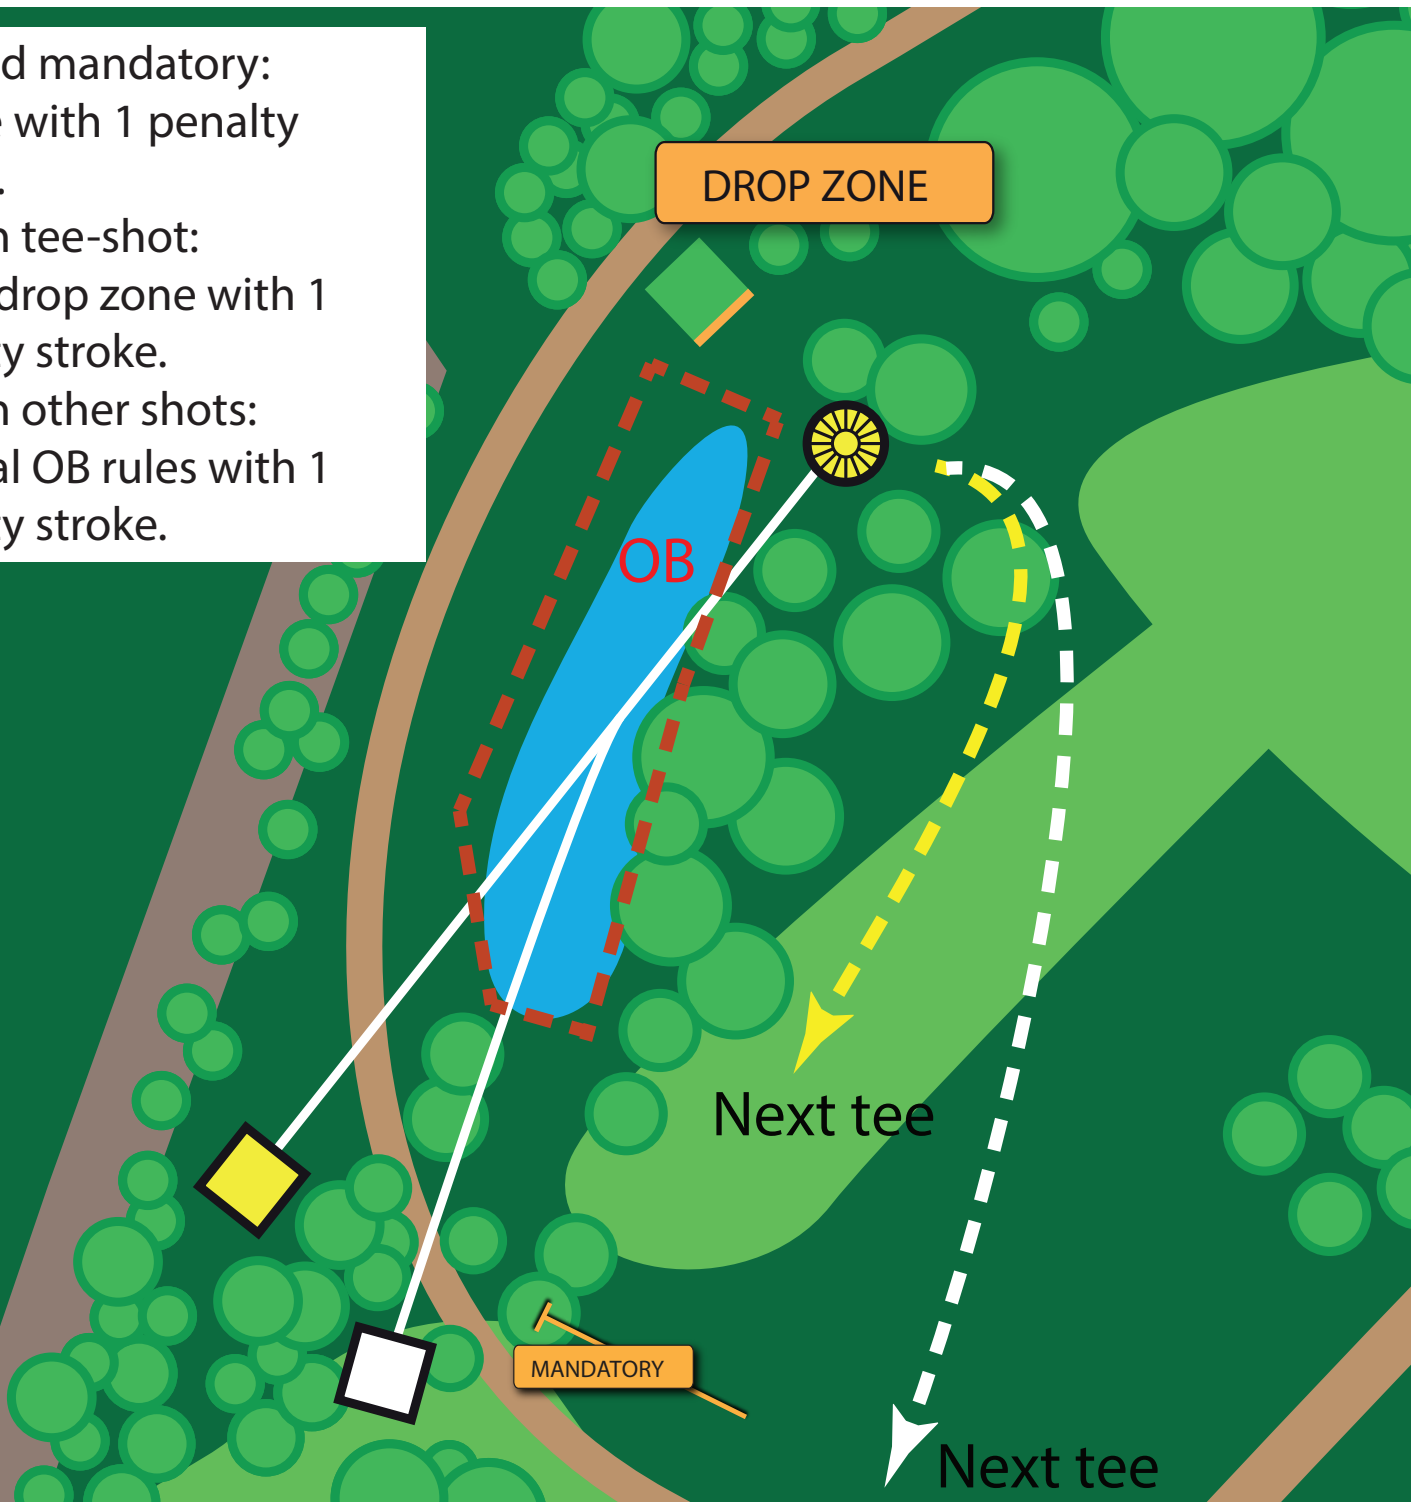

- DISC GOLF KLUBBEN -
OPDRIFT.ORG

5

Par 3

Aarhus Disc Golf Bane

www.opdrift.org

○ 61m ● 54m

-Missed mandatory:
Re-tee with 1 penalty stroke.

-OB on tee-shot:
Go to drop zone with 1 penalty stroke.

-OB on other shots:
Normal OB rules with 1 penalty stroke.

Husk at gå til drop zone, hvis dit drive havner i søen.
Kast og fisk.

6

Par 4

Aarhus Disc Golf Bane

www.opdrift.org

○ 215m ● 189m

-Missed mandatory:
Re-tee with 1 penalty
stroke.

-Hazard on the parallel
gravel path and right of
path: Throw from lie with
one penalty stroke.

Next tees

Banens længste hul.
"Grip it and rip it".

7
Par 3

Aarhus Disc Golf Bane
www.opdrift.org

○ 76m ● 64m

-OB on tee-shot or on other shots:
Normal OB rules with 1 penalty stroke.